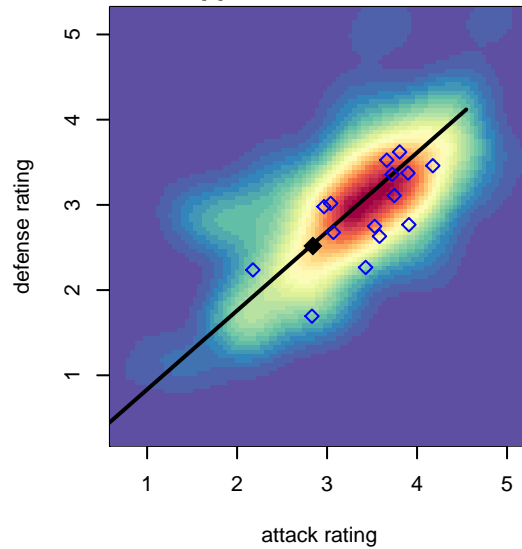

# NWSC Impact B98

Northwest Soccer Club  
 Beaverton, OR  
 B98 total strength=1573  
 attack=17.16 defense=12.4  
 spr league = Win OYS B98 Div 1

alt names used:  
 NSC U19B Impact  
 Impact SC 98  
 NORTHWEST (NSC) U19 B IMPACT (OR)  
 NORTHWEST (NSC) NSC U19B IMPACT (OR),  
 NSC 98B Impact

Venues played:  
 2016 Clash At the Border Div 1 Gold/Silver/Bro  
 2016 Nike Crossfire Challenge Gold Group U19  
 2016 Oswego Nike Cup Super Group Gold U19  
 2016 Win OYS B98 Division 1

**attack and defense variance (black dot)  
relative to other teams  
and top 10 in region**

**attack and defense rating  
relative to others at age  
and all opponents in last 13 months**

**attack and defense rating  
relative to others at age  
and all opponents in last 13 months**

**Performance relative to 13 month average**

**Performance relative to 13 month average**

Distribution of opponents  
 Red = Lose zone, Blue = Win zone, Green = Even  
 Black line separates win/lose zones

lot. A=Neither has attack advantage, B=Opponent has both attack and defense advantage, C=Opponent has both attack and defense disadvantage, D=Both have