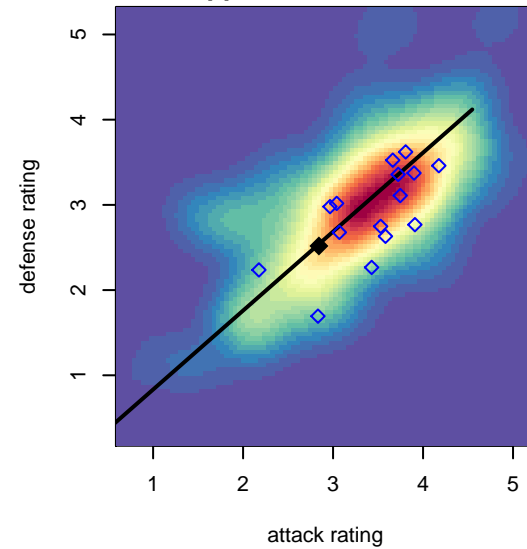

# NWSC Impact B98

Northwest Soccer Club  
 Beaverton, OR  
 B98 total strength=1573  
 attack=17.16 defense=12.4  
 spr league = Win OYS B98 Div 1

alt names used:  
 NSC U19B Impact  
 Impact SC 98  
 NORTHWEST (NSC) U19 B IMPACT (OR)  
 NORTHWEST (NSC) NSC U19B IMPACT (OR),  
 NSC 98B Impact

Venues played:  
 2016 Clash At the Border Div 1 Gold/Silver/Bro  
 2016 Nike Crossfire Challenge Gold Group U19  
 2016 Oswego Nike Cup Super Group Gold U19  
 2016 Win OYS B98 Division 1

**attack and defense variance (black dot)  
relative to other teams  
and top 10 in region**

**attack and defense rating  
relative to others at age  
and all opponents in last 13 months**

**attack and defense rating  
relative to others at age  
and all opponents in last 13 months**

**Performance relative to 13 month average**

**Performance relative to 13 month average**

Distribution of opponents  
 Red = Lose zone, Blue = Win zone, Green = Even  
 Black line separates win/lose zones

lot. A=Neither has attack advantage, B=Opponent has both attack and defense advantage, C=Opponent has both attack and defense disadvantage, D=Both have