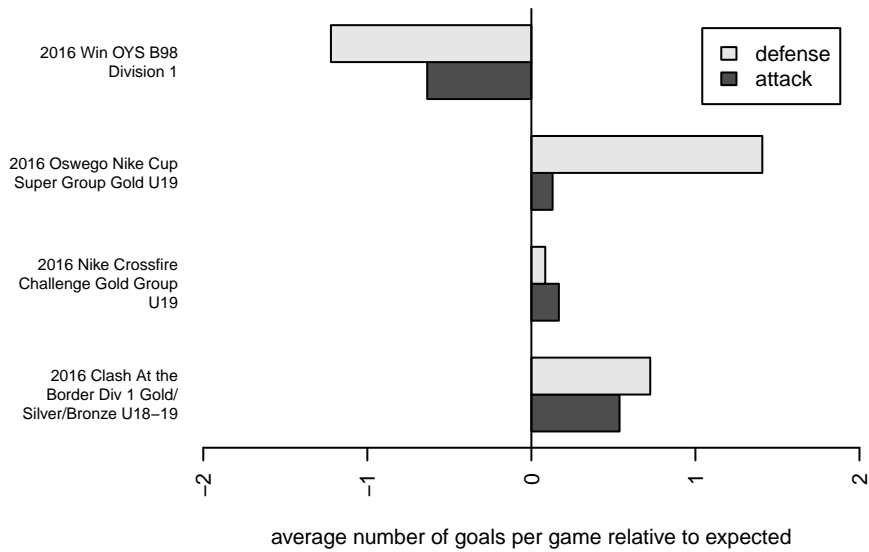

# NWSC Impact B98

Northwest Soccer Club  
 Beaverton, OR  
 B98 total strength=1573  
 attack=17.16 defense=12.4  
 spr league = Win OYS B98 Div 1

alt names used:  
 NSC U19B Impact  
 Impact SC 98  
 NORTHWEST (NSC) U19 B IMPACT (OR)  
 NORTHWEST (NSC) NSC U19B IMPACT (OR),  
 NSC 98B Impact

Venues played:  
 2016 Clash At the Border Div 1 Gold/Silver/Bro  
 2016 Nike Crossfire Challenge Gold Group U19  
 2016 Oswego Nike Cup Super Group Gold U19  
 2016 Win OYS B98 Division 1

**attack and defense variance (black dot)  
relative to other teams  
and top 10 in region**

**attack and defense rating  
relative to others at age  
and all opponents in last 13 months**

**attack and defense rating  
relative to others at age  
and all opponents in last 13 months**

**Performance relative to 13 month average**

**Performance relative to 13 month average**

Distribution of opponents  
 Red = Lose zone, Blue = Win zone, Green = Even  
 Black line separates win/lose zones

lot. A=Neither has attack advantage, B=Opponent has both attack and defense advantage, C=Opponent has both attack and defense disadvantage, D=Both have