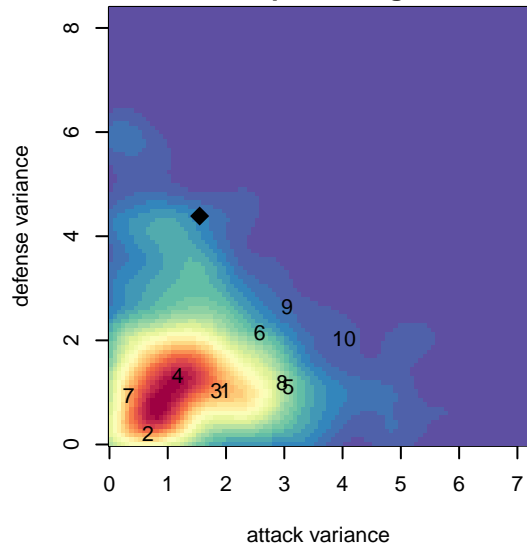

# NWSC Impact B98

Northwest Soccer Club  
 Beaverton, OR  
 B98 total strength=1573  
 attack=17.16 defense=12.4  
 spr league = Win OYS B98 Div 1

alt names used:  
 NSC U19B Impact  
 Impact SC 98  
 NORTHWEST (NSC) U19 B IMPACT (OR)  
 NORTHWEST (NSC) NSC U19B IMPACT (OR),  
 NSC 98B Impact

Venues played:  
 2016 Clash At the Border Div 1 Gold/Silver/Bro  
 2016 Nike Crossfire Challenge Gold Group U19  
 2016 Oswego Nike Cup Super Group Gold U19  
 2016 Win OYS B98 Division 1

**attack and defense variance (black dot)  
relative to other teams  
and top 10 in region**

**Performance relative to 13 month average**

Distribution of opponents  
 Red = Lose zone, Blue = Win zone, Green = Even  
 Black line separates win/lose zones

lot. A=Neither has attack advantage, B=Opponent has both attack and defense advantage, C=Opponent has both attack and defense disadvantage, D=Both have