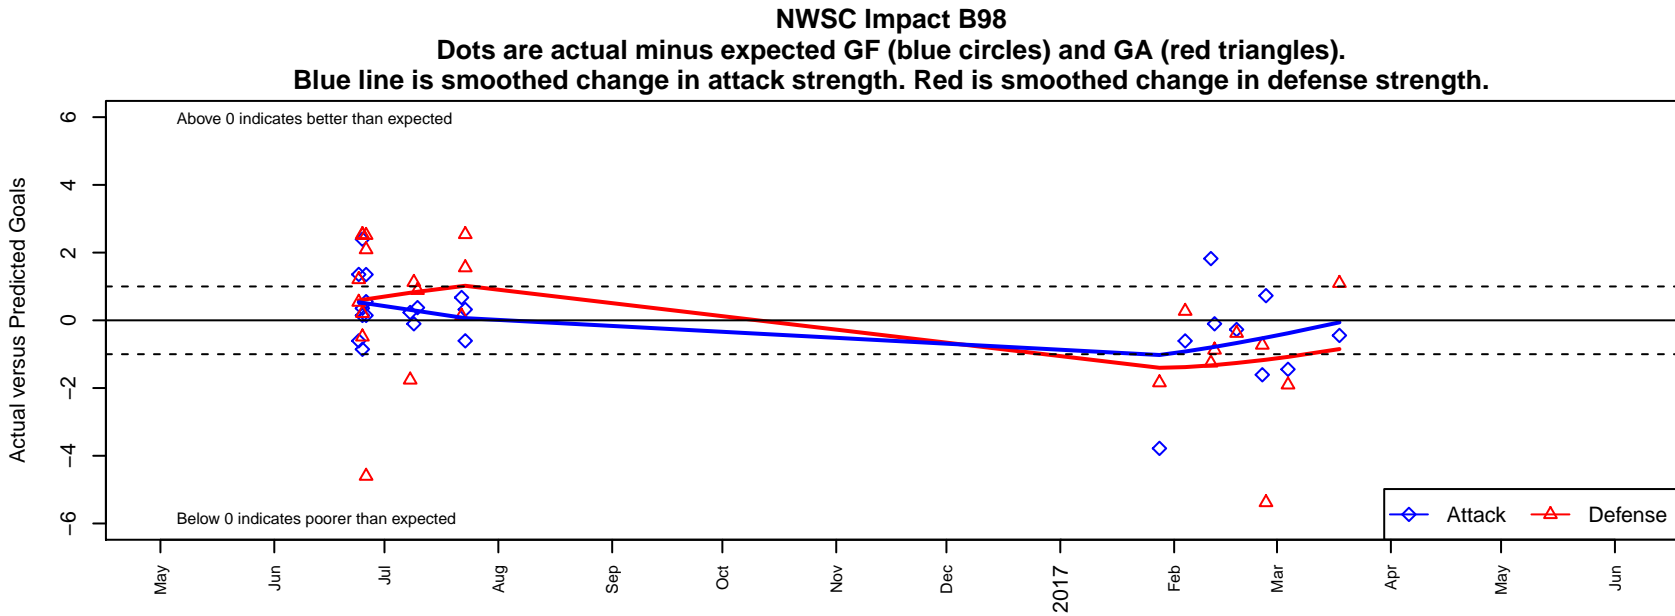

**attack and defense variance (black dot)
relative to other teams
and top 10 in region**

**attack and defense rating
relative to others at age
and all opponents in last 13 months**

**attack and defense rating
relative to others at age
and all opponents in last 13 months**

NWSC Impact B98

Northwest Soccer Club
Beaverton, OR
B98 total strength=1573
attack=17.16 defense=12.4
spr league = Win OYS B98 Div 1

alt names used:
NSC U19B Impact
Impact SC 98
NORTHWEST (NSC) U19 B IMPACT (OR)
NORTHWEST (NSC) NSC U19B IMPACT (OR),
NSC 98B Impact

Venues played:
2016 Clash At the Border Div 1 Gold/Silver/Bro
2016 Nike Crossfire Challenge Gold Group U19
2016 Oswego Nike Cup Super Group Gold U19
2016 Win OYS B98 Division 1