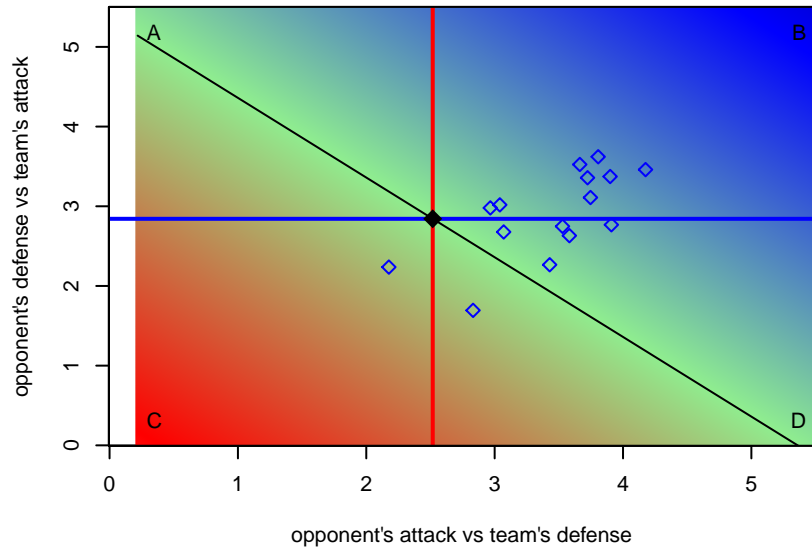

**attack and defense rating  
relative to others at age  
and all opponents in last 13 months**

**attack and defense rating  
relative to others at age  
and all opponents in last 13 months**

**Performance relative to 13 month average**

**Performance relative to 13 month average**

Distribution of opponents  
 Red = Lose zone, Blue = Win zone, Green = Even  
 Black line separates win/lose zones

lot. A=Neither has attack advantage, B=Opponent has both attack and defense advantage, C=Opponent has both attack and defense disadvantage, D=Both have